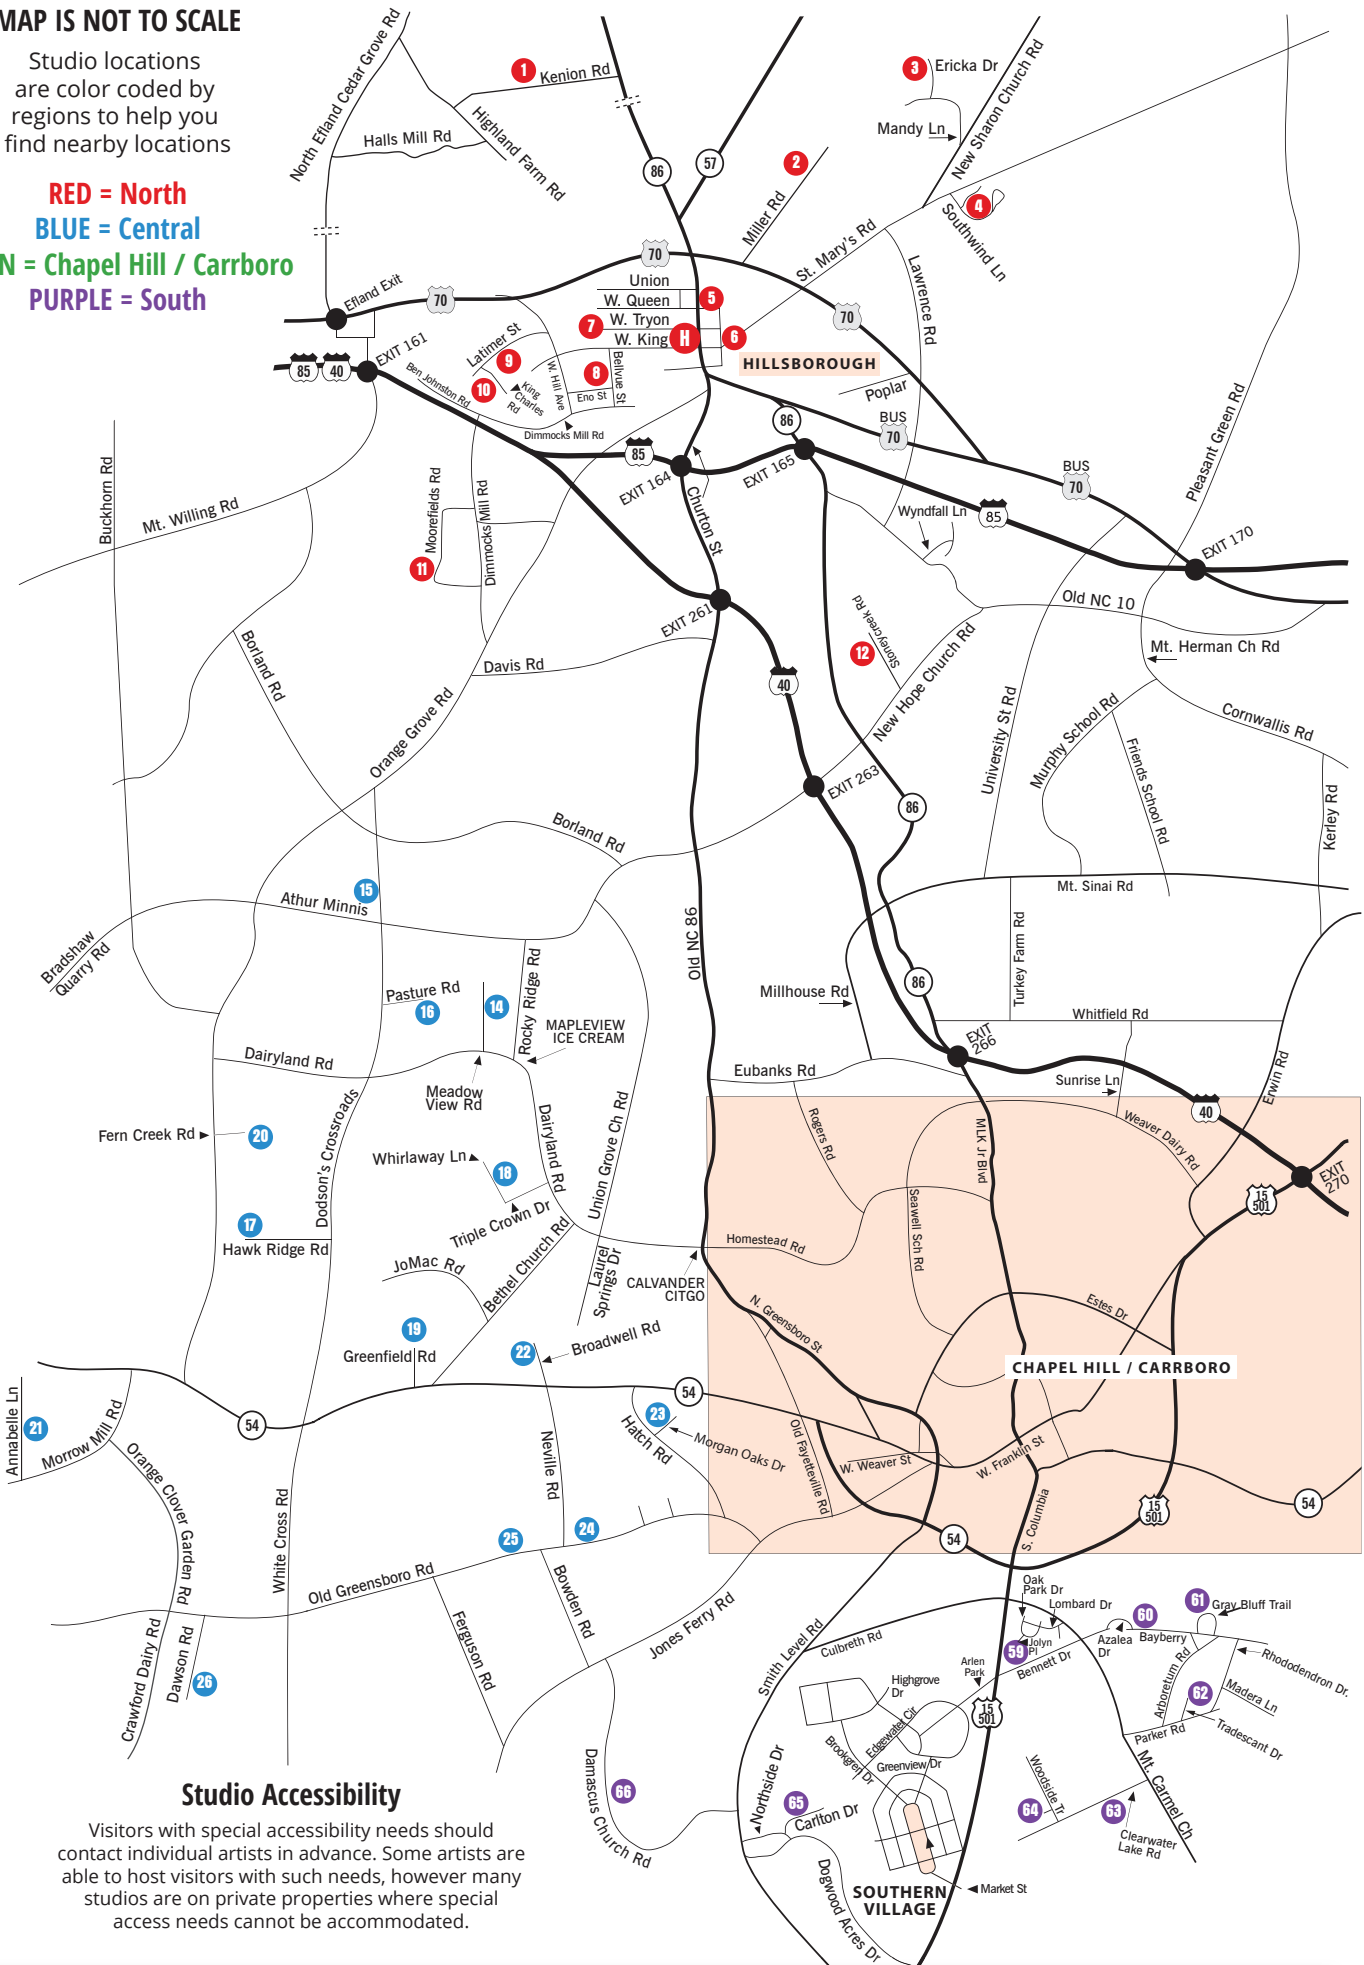

MAP IS NOT TO SCALE

Studio locations are color coded by regions to help you find nearby locations

- RED = North**
- BLUE = Central**
- GREEN = Chapel Hill / Carrboro**
- PURPLE = South**

Studio Accessibility

Artist **Map #**

Ruth Ananda	45
Katherine Armcast	57
Peg Bachenheimer	33
Sasha Bakaric	43
Sandra Beeman	21
Elia Bizzarri	11
Natalie Boorman	22
Gina Boyle	36
Helen Buiskool	32
Linda Carmel	39
Clay Carmichael	34
Jeff Chelf	12
Ginny Chenet	60
Alan Dehmer	24
Heather Delisle	10
Carolyn Doyle	62
Julie Eastman	49
Carmen Elliott	38
Sandra Elliott	47
Elizabeth Emerson	18
Judith Ernst	63